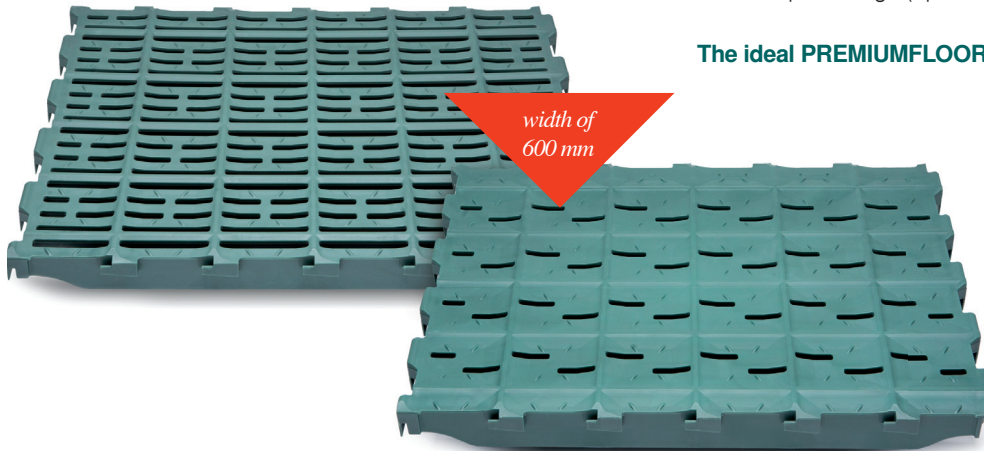

# PREMIUM Panel system 600 mm wide for sows

PREMIUMFLOOR has extended its range of products by a complete panel system with a **width of 600 mm** for heavy and lactating sows. Any upcoming liquids drain off through the slits and, as a consequence, the sow panels dry off rapidly. The integrated hollows guarantee a high level of stability for the sows. The following products are available for immediate delivery:

PREMIUM Sows 600 mm x 500 mm (up to 350kg/m<sup>2</sup>)

PREMIUM Sows 600 mm x 500 mm G Shoulder panel  
< 7% Slit percentage (up to 350 kg/m<sup>2</sup>)

PREMIUM Sows 600 mm x 200 mm (up to 350 kg/m<sup>2</sup>)

PREMIUM Sows 600 mm x 200 mm G Shoulder panel  
< 7% Slit percentage (up to 350 kg/m<sup>2</sup>)

**The ideal PREMIUMFLOOR panel series for farrowing pens.**

**PREMIUMFLOOR®**

**PREMIUMFLOOR GmbH** · Marienstraße 15 · 56269 Marienhausen · Germany