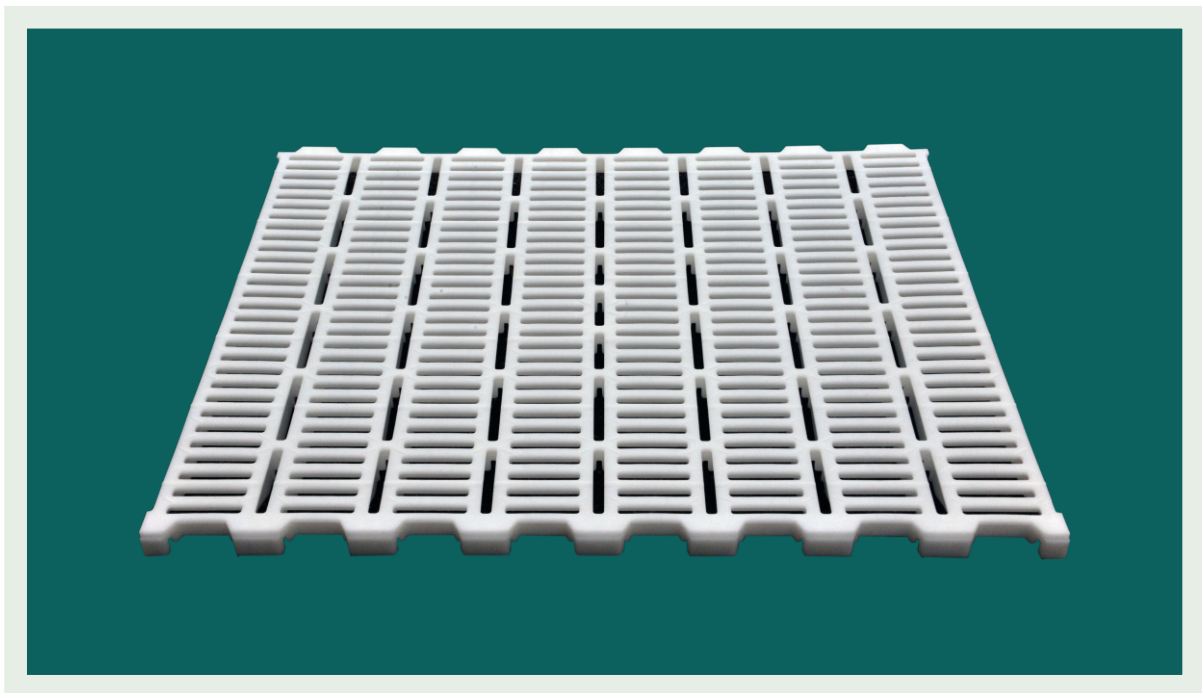

PREMIUM**FLOOR**®

**NEW**

## PREMIUM Allround poultry slat

PREMIUMFLOOR has extended their range of products by a universal poultry slat for ducks, geese, doves and hens. The new plastic panel is 600 mm wide and 800 mm long. It distinguishes itself by a slip-proof and clean surface, ultimate stability and a very good support of the animals' feet. Panels can be removed individually. Cuttable every 10 cm for waste-free installation. High load capacity and long useful life.

- ◆ Panel weight 3.2 kg
- ◆ Openings in the panel 65 mm x 10 mm
- ◆ Slit share of 40%
- ◆ Panel dimensions: 600 mm wide x 800 mm long
- ◆ Panels can be easily installed on any 5 mm thick support beams
- ◆ High-quality polypropylene copolymer
- ◆ Made in Germany